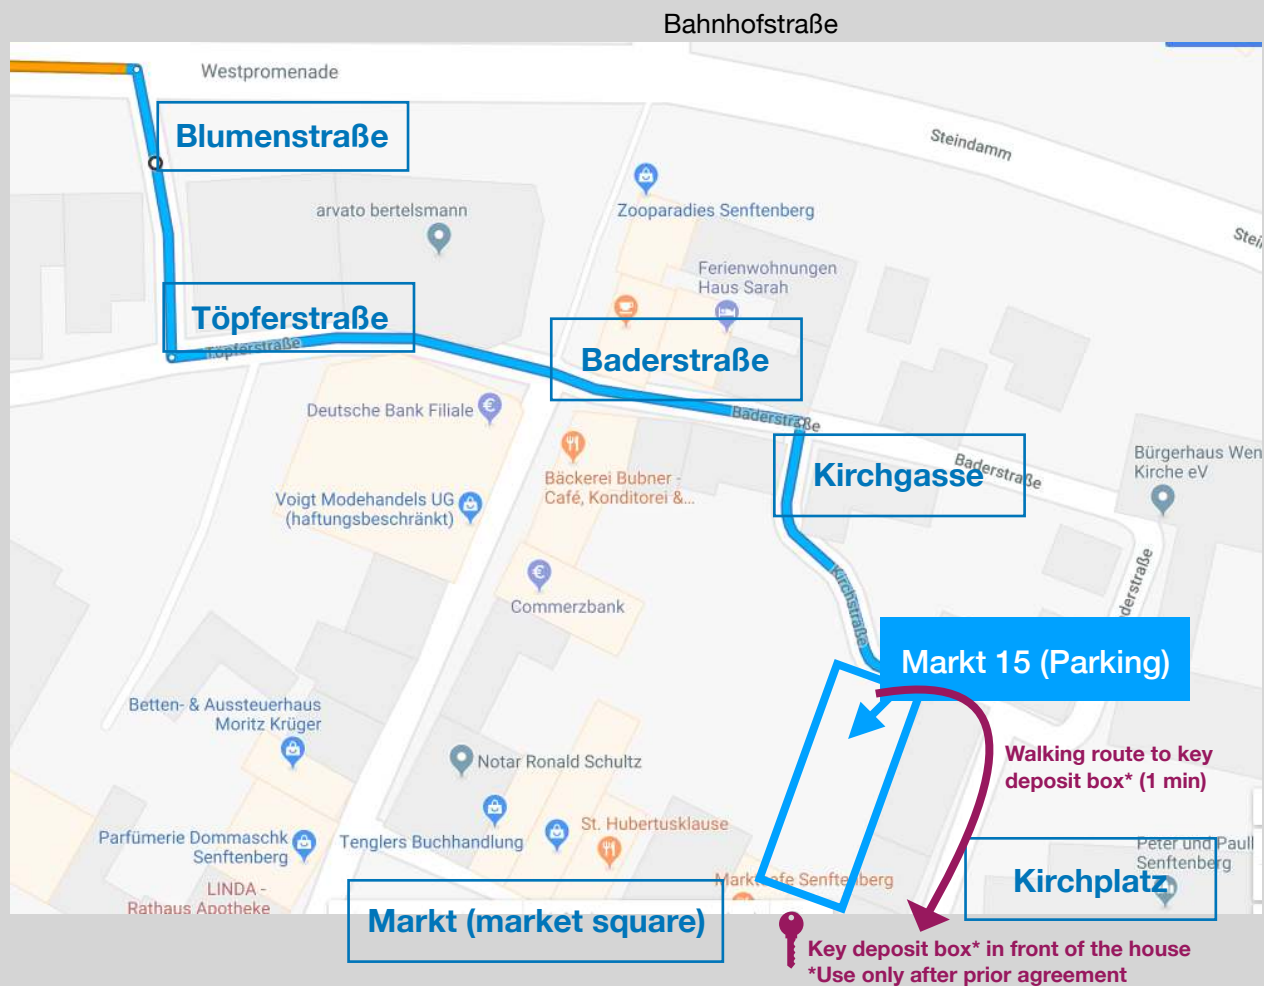

# Directions | Guest Parking

(for overnight guests only)

Markt 15 Gästehaus & Rösterei  
Markt 15 | 01968 Senftenberg  
+49 (0) 3573/ 80 99 034  
hallo@markt15-senftenberg.de  
www.markt15-senftenberg.de

## DO NOT FOLLOW YOUR NAVIGATION SYSTEM

- ▶ Private parking available on the back of the building
- ▶ Only accessible via Blumenstraße
- ▶ from there follow the green hotel route signs (see description below)
- ▶ Space to turn vehicle around directly on front of the building
- ▶ Separate room for bicycles
- ▶ 1 parking spot per room

## ACCESS TO PARKING ONLY VIA BLUMENSTRASSE

From Blumenstraße turn left into Töpferstraße

through the underbridge and straight into Baderstraße (dead end)

immediately right into Kirchgasse

last yard on the right